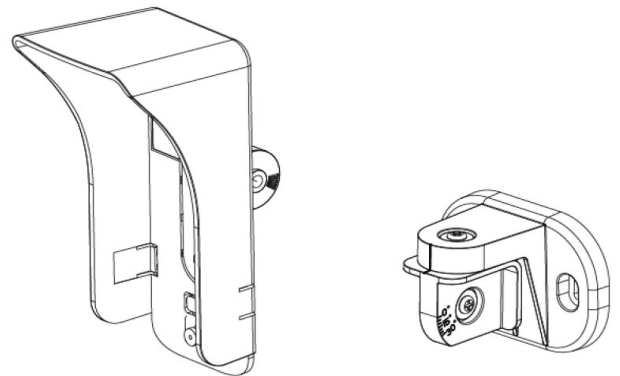

VESTA-398

VESTA-398

Vertical/Horizontal swivel

- Vertical/Horizontal swivel bracket
- For outdoor Pircam VESTA-347 and VESTA-357.

Reference / Model

VESTA-398 / VESTA-398

Vertical/Horizontal swivel bracket

For outdoor sensors with camera **VESTA-347** and **VESTA-357**