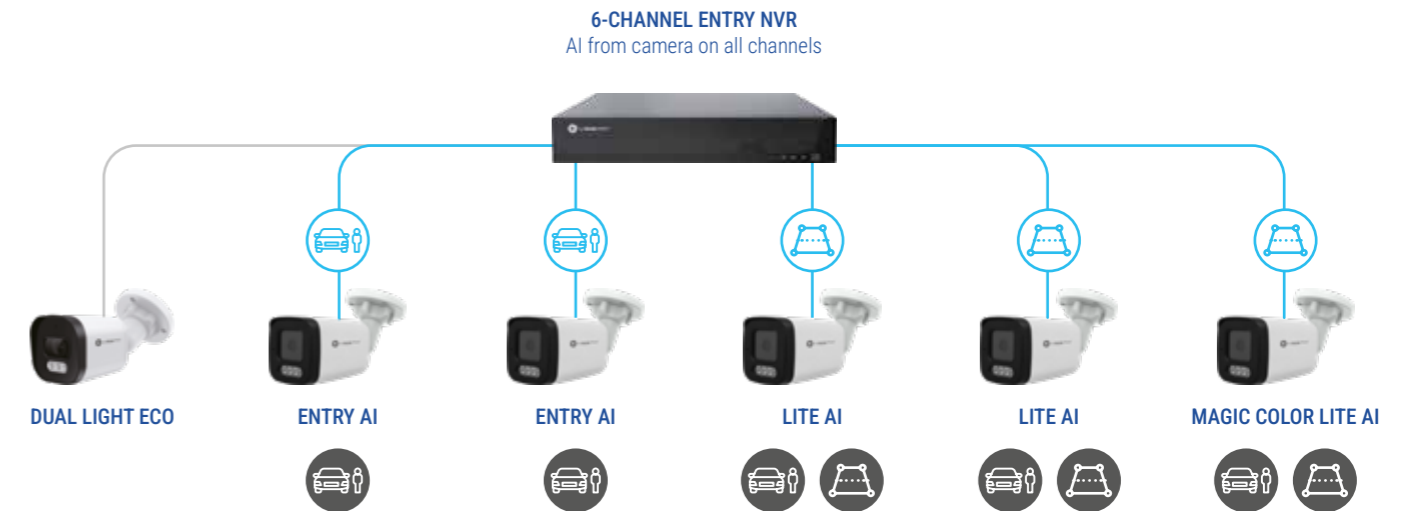

*A scalable, secure, and optimised NVR range for any project*

Imagine the best, done!

### Legend

- Non-AI channel
- AI from NVR
- AI from camera(s)
- Human/vehicle classification
- Perimeter protection
- Face detection

## Entry series

— Analytics from camera, **simple management** —

Entry NVRs easily manage installations with non-AI cameras (Dual Light Eco) or basic AI from camera (Entry AI, Lite AI, Magic Color) across all channels. The analysis is performed on the camera, while the recorder centralises recording and monitoring.

## Pro AI (L / Plus) series

— Combined AI **for greater efficiency** —

Pro AI NVRs combine camera analytics with the recorder's own AI (up to 2 channels). This allows them to manage advanced events with 3in1 Pro cameras (facial detection) and optimise analytics for 3in1 Lite cameras.