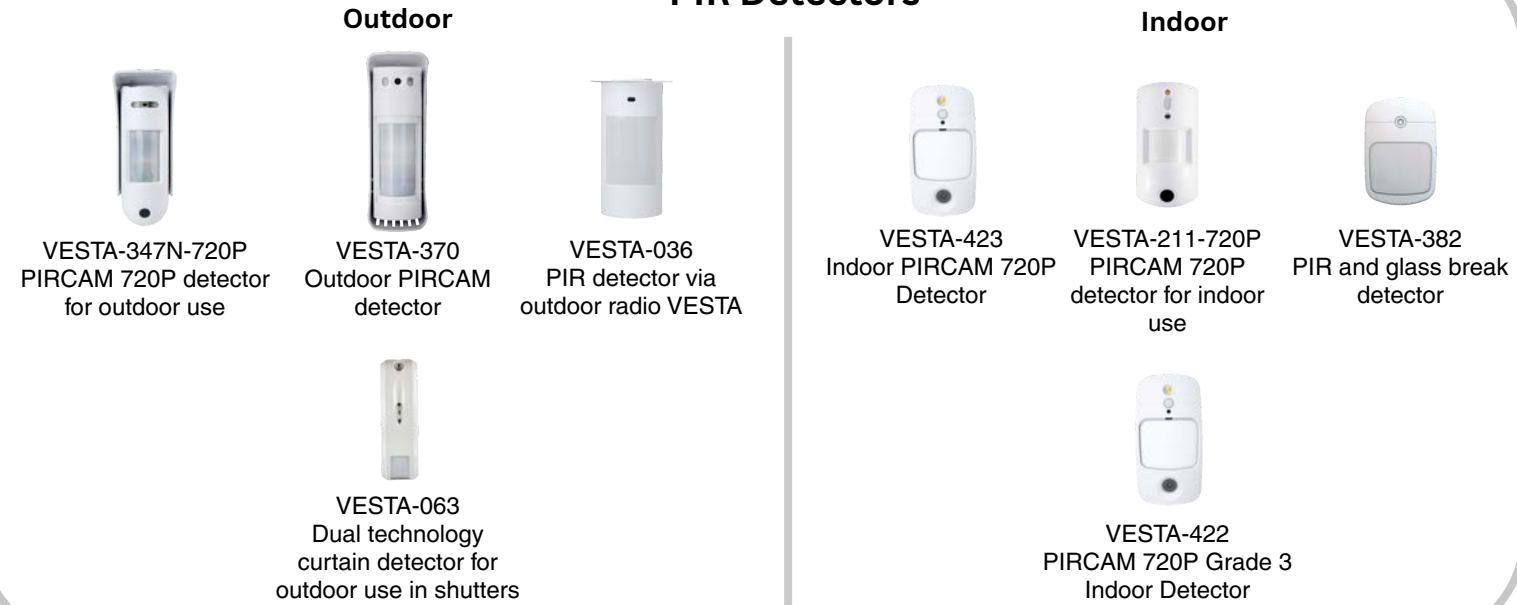

Wall2Wall
SECURITY

VESTA®

VESTA PRODUCT BROCHURE

The most flexible and reliable security alarm systems available today

VESTA Product Range

Control Panels

Door Contacts

PIR Detectors

Sirens

Arm/Disarm

Smoke Detectors

Solar Systems

Additional Products

SHS App SmartHomeSec

Remote control of your security and home automation systems

Many functions in one application With VESTA's SmartHomeSec application you can remotely control and manage your security and video surveillance system and smart devices in your home or business.

SECURITY SYSTEM AND VIDEO SURVEILLANCE

- Reception and verification of panel events
- Instant alarm notifications with images
- Image request to PIRCAM detectors
- Remote panel arming
- DAHUA camera aggregation, through QR code scanning, and real-time monitoring by P2P
- SOS button with user geolocation report
- User access through biometrics (fingerprint and facial ID)

HOME AUTOMATION SYSTEM

- Smart device control
- Creation of scenarios: turn on the light in the corridor or the heating when entering the house or disarming, etc.
- Creation of rules: auto arming of the system, automatic lights off, auto regulation of the light level, simulate presence, etc.
- Advanced rules: automatic activation rules to link all devices in the ecosystem