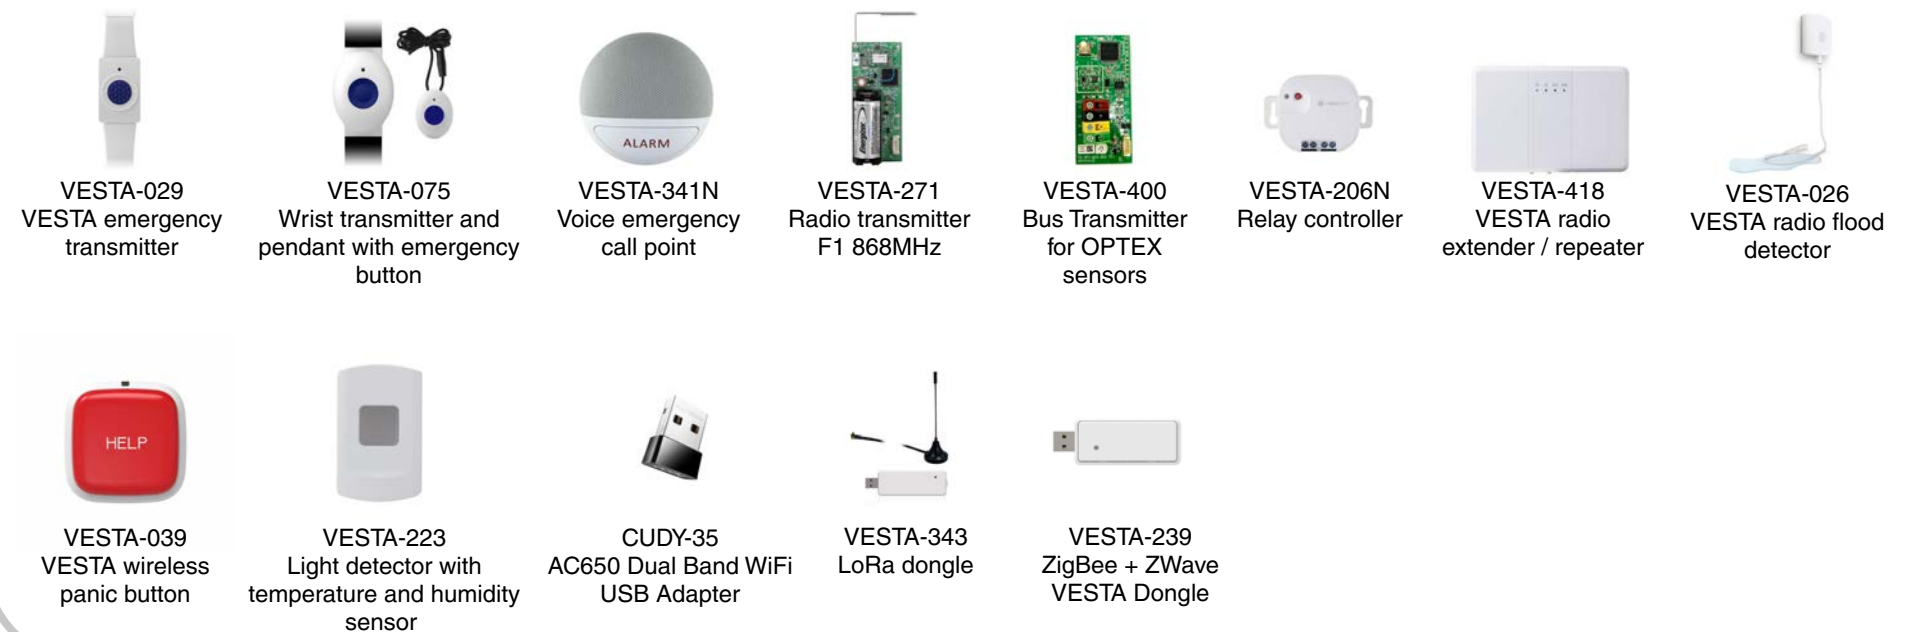

Wall2Wall
SECURITY

VESTA®

VESTA PRODUCT BROCHURE

The most flexible and reliable security alarm systems available today

VESTA Product Range

Control Panels

Door Contacts

PIR Detectors

Sirens

Arm/Disarm

Smoke Detectors

Solar Systems

Additional Products

SHS App SmartHomeSec

Remote control of your security and home automation systems

Many functions in one application With VESTA's SmartHomeSec application you can remotely control and manage your security and video surveillance system and smart devices in your home or business.

SECURITY SYSTEM AND VIDEO SURVEILLANCE

- Reception and verification of panel events
- Instant alarm notifications with images
- Image request to PIRCAM detectors
- Remote panel arming
- DAHUA camera aggregation, through QR code scanning, and real-time monitoring by P2P
- SOS button with user geolocation report
- User access through biometrics (fingerprint and facial ID)

HOME AUTOMATION SYSTEM

- Smart device control
- Creation of scenarios: turn on the light in the corridor or the heating when entering the house or disarming, etc.
- Creation of rules: auto arming of the system, automatic lights off, auto regulation of the light level, simulate presence, etc.
- Advanced rules: automatic activation rules to link all devices in the ecosystem