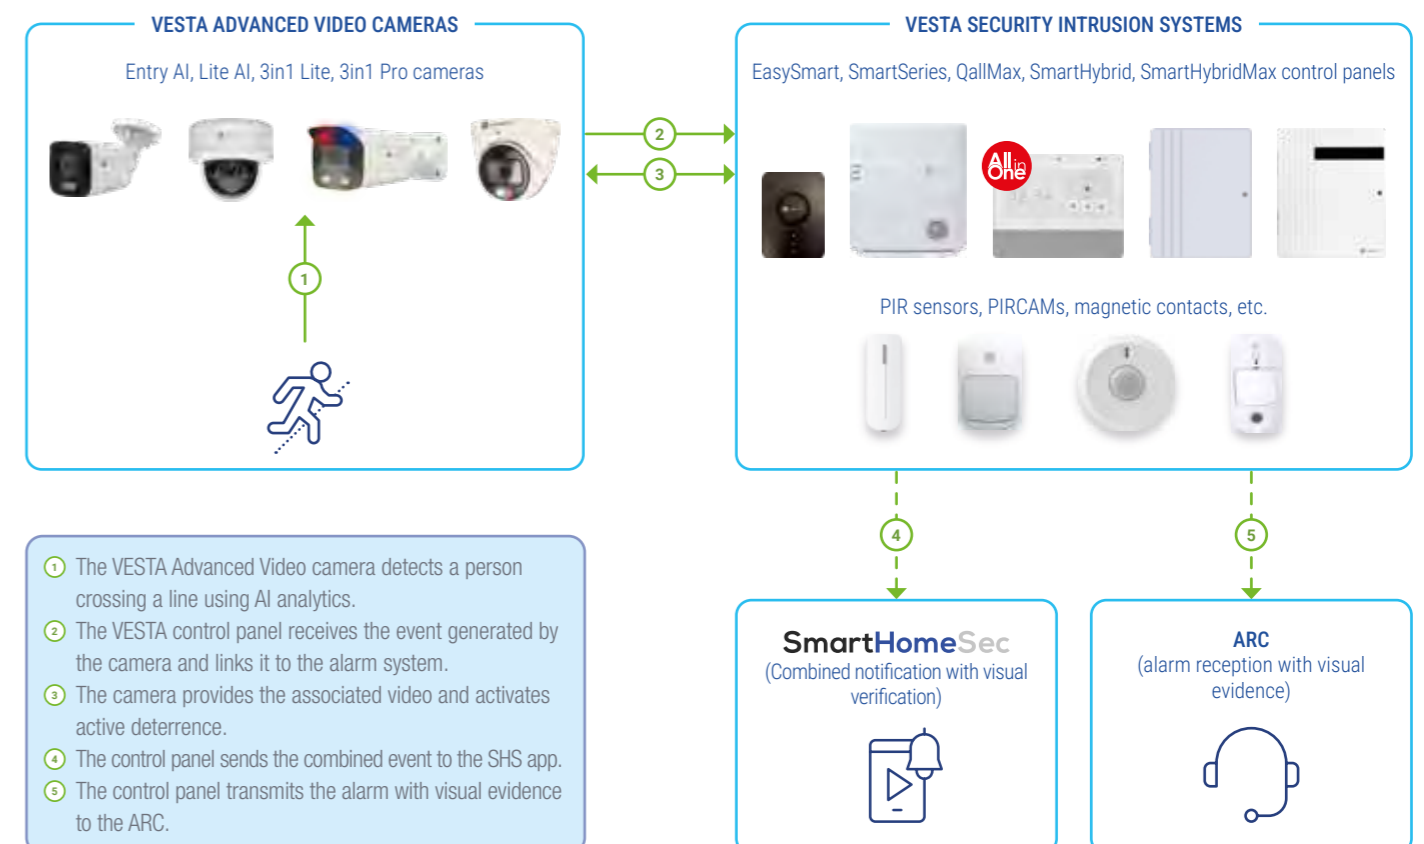

### Educational centres

- Access control and sensitive perimeter monitoring
- Combined intrusion + video notifications for maximum speed
- Active deterrence protecting students and staff

### Healthcare environments

- Camera integration in critical areas
- Real-time visual event verification
- Reduced false alarms to avoid interference with operations

### Critical infrastructure

- NDA compliance for high-security environments
- Unified multi-site management with VSS
- Visual evidence linked to every alarm event

# Many functions in a single App

With VESTA's SmartHomeSec app, you can remotely control and manage your security and video surveillance system, as well as the smart devices in your home or business.