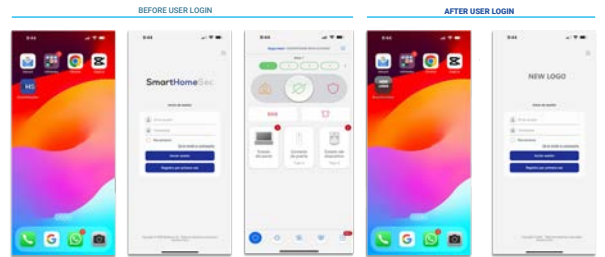

7

Interface Customisation

- Customised contact information
- Login banner logo
- Application logo